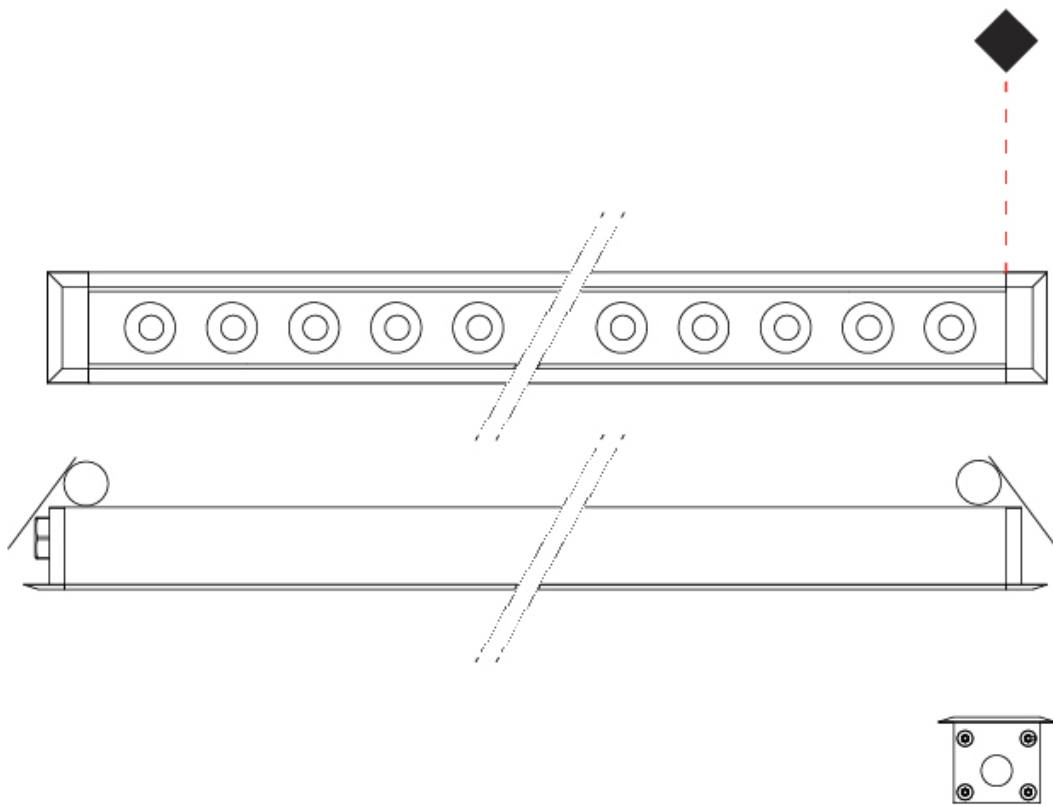

MINI CORNICHE RECESSED

E9Q110-

PROJECT	_____
TYPE	_____
SPECIFIER	_____
QUANTITY	_____
DATE	_____

E