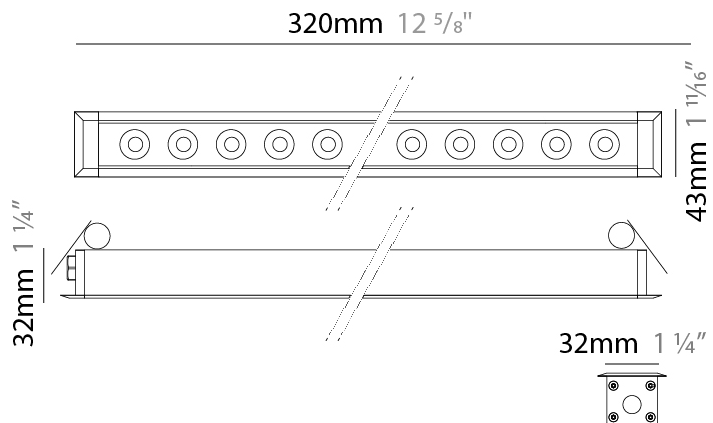

GENERAL

Series: Mini Corniche
Brand: Platek
Division: Exterior
Mounting Type: Recessed
Mounting Location: Ceiling
Subcategory: Downlight

PHYSICAL

Shape: Rectangle
Length (mm): 320
Length (in): 12 ⁵/₈
Width (mm): 43
Width (in): 1 ⁵/₈
Height (mm): 32
Height (in): 1 ¹/₄
Ceiling Thickness (mm): 2 - 13
Ceiling Thickness (in): 1/16 - 1/2
Light Distribution: Downlight
Weight (kg): 0.8
Weight (lbs): 1.76
Diffuser: Clear tempered glass
Gasket: Gore-Tex valve to prevent condensation
Fixture Finish: BLK / WHI / GRY / COR / ANT / BRZ
Fixture Material: Extruded Aluminum
Cut-out Measurements: 36mm / 1 7/16" x 310mm / 12 3/16"

ELECTRICAL

Lamp Type: LED
Total Output Wattage (W): 9.5 / 5.5 / 6
Driver Included: No
Driver Location: Remote
Driver Type: Constant Voltage - 120 / 277Vac
Driver Class: Class 2
Input Voltage (V): 120 - 277
Output Voltage (V): 24
Upon Request: (Not included - see components [IP65 or higher enclosure to be supplied by others]) 0-10Vdc dimming / Phase dimming / Non-dimming 120/277Vac

LED

Number of LEDs: 9
Color Temperature (°K): 3000 / 4000
Max. Delivered Lumen (lm): 750 / 780
Nominal Lumen (lm): 1260 / 1305
CRI: >80 CRI
Lamp Life (hrs): 60000

OPTICAL

Optic^o: 13 / 26 / 40 / ASY / DIF / ELL

RATINGS AND CERTIFICATIONS

Certified By: Certified for North American Standards
IP rating: IP65
IK Rating: IK07
Bug Rating: B1 U1 G0

PROJECT
TYPE
SPECIFIER
QUANTITY
DATE