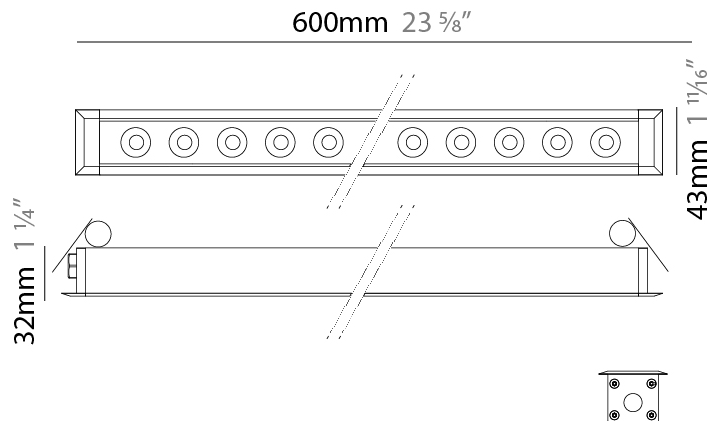

1. To build a product code in our configurator select the specify button on the base model # product page
2. To build a manual product code on this datasheet choose from the options listed below in blue font and add the suffix to the base model #

GENERAL

Series: Mini Corniche
Brand: Platek
Division: Exterior
Mounting Type: Recessed
Mounting Location: Ceiling
Subcategory: Downlight

PHYSICAL

Shape: Rectangle
Length (mm): 620
Length (in): 24 ³/₈
Width (mm): 43
Width (in): 1 ⁵/₈
Height (mm): 32
Height (in): 1 ¹/₄
Ceiling Thickness (mm): 2 - 13
Ceiling Thickness (in): 1/16 - 1/2
Light Distribution: Downlight
Weight (kg): 1.3
Weight (lbs): 2.8
Diffuser: Clear tempered glass
Gasket: Gore-Tex valve to prevent condensation
Fixture Finish: [BLK](#) / [WHI](#) / [GRY](#) / [COR](#) / [ANT](#) / [BRZ](#)
Fixture Material: Extruded Aluminum
Cut-out Measurements: 36mm / 1 7/16" x 610mm / 24"

ELECTRICAL

Lamp Type: LED
Total Output Wattage (W): 23
Dimming: Bluetooth technology or DMX
Control Gear: DMX
Driver Included: No
Driver Location: Remote
Driver Type: Constant Current - Universal
Driver Class: Class 2
Input Voltage (V): 120 - 277
Constant Current (MA): 500

LED

Color Temperature (°K): RGBW
CRI: >80 CRI
Lamp Life (hrs): 60000
Special LEDs offerings: RGBW

OPTICAL

Optic°: [26](#) / [40](#) / [ELL](#)

RATINGS AND CERTIFICATIONS

Certified By: Certified for North American Standards
IP rating: IP65
IK Rating: IK07
Bug Rating: B1 U0 G0