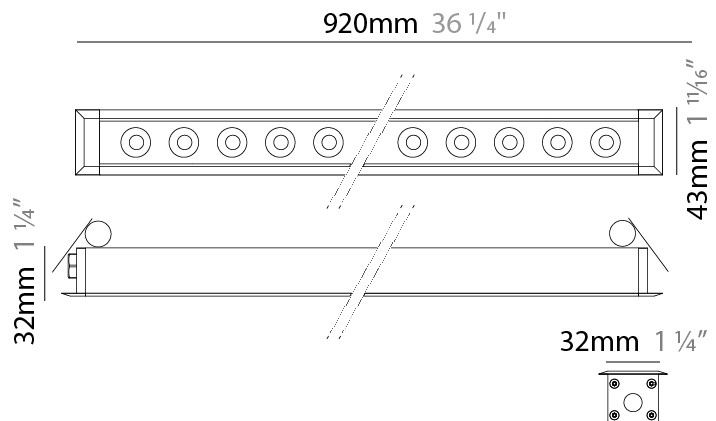

GENERAL

Series: Mini Corniche
Brand: Platek
Division: Exterior
Mounting Type: Recessed
Mounting Location: Ceiling
Subcategory: Downlight

PHYSICAL

Shape: Rectangle
Length (mm): 920
Length (in): 36 1/4
Width (mm): 43
Width (in): 1 5/8
Height (mm): 32
Height (in): 1 1/4
Ceiling Thickness (mm): 2 - 13
Ceiling Thickness (in): 1/16 - 1/2
Light Distribution: Downlight
Weight (kg): 2
Weight (lbs): 4.4
Diffuser: Clear tempered glass
Gasket: Gore-Tex valve to prevent condensation
Fixture Finish: [BLK](#) / [WHI](#) / [GRY](#) / [COR](#) / [ANT](#) / [BRZ](#)
Fixture Material: Extruded Aluminum
Cut-out Measurements: 36mm / 1 7/16" x 910mm / 35 13/16"

ELECTRICAL

Lamp Type: LED
Total Output Wattage (W): 29 / 15.5 (Dif) / 17 (Asy)
Driver Included: No
Driver Location: Remote
Driver Type: Constant Voltage - 120 / 277Vac
Driver Class: Class 2
Input Voltage (V): 120 - 277
Output Voltage (V): 24
Upon Request: (Not included - see components [IP65 or higher enclosure to be supplied by others]) 0-10Vdc dimming / Phase dimming / Non-dimming 120/277Vac

LED

Number of LEDs: 18
Color Temperature (°K): [3000](#) / [4000](#)
Max. Delivered Lumen (lm): 2260 / 2350
Nominal Lumen (lm): 3780 / 3915
CRI: >80 CRI
Lamp Life (hrs): 60000

OPTICAL

Optic°: [13](#) / [26](#) / [40](#) / [ASY](#) / [DIF](#) / [ELL](#)

RATINGS AND CERTIFICATIONS

Certified By: Certified for North American Standards
IP rating: IP65
IK Rating: IK07
Bug Rating: B3 U1 G1

PROJECT
TYPE
SPECIFIER
QUANTITY
DATE