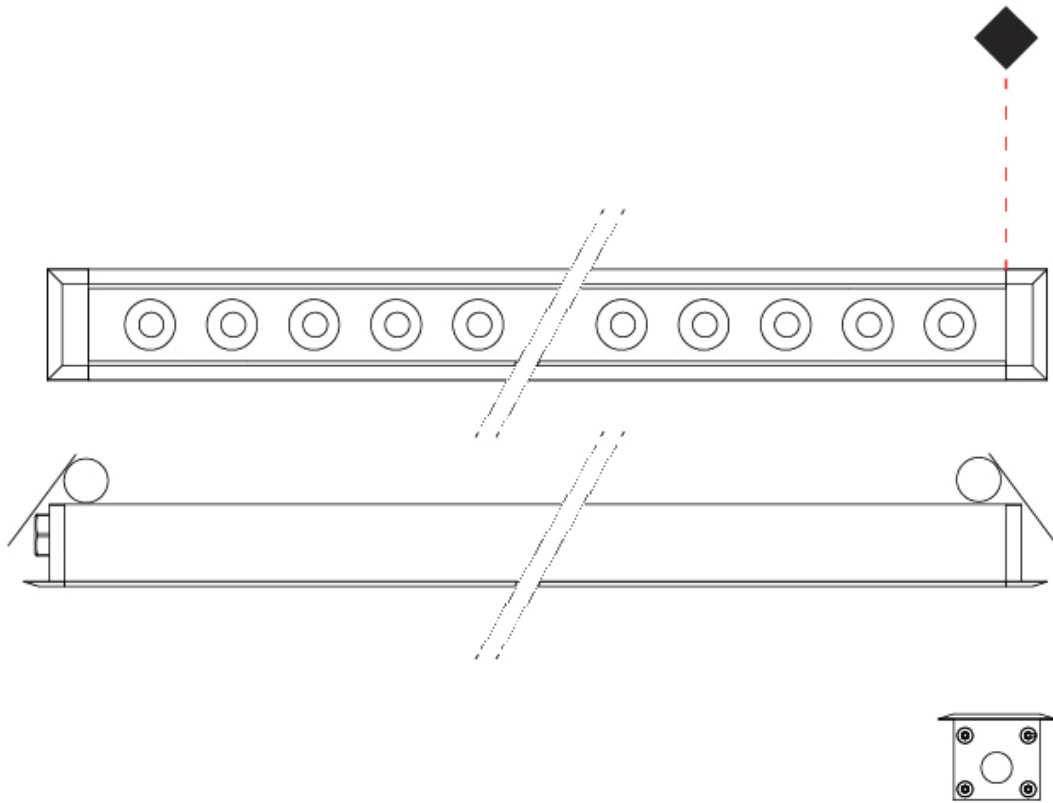

MINI CORNICHE RECESSED

E9Q106-

PROJECT	_____
TYPE	_____
SPECIFIER	_____
QUANTITY	_____
DATE	_____

E