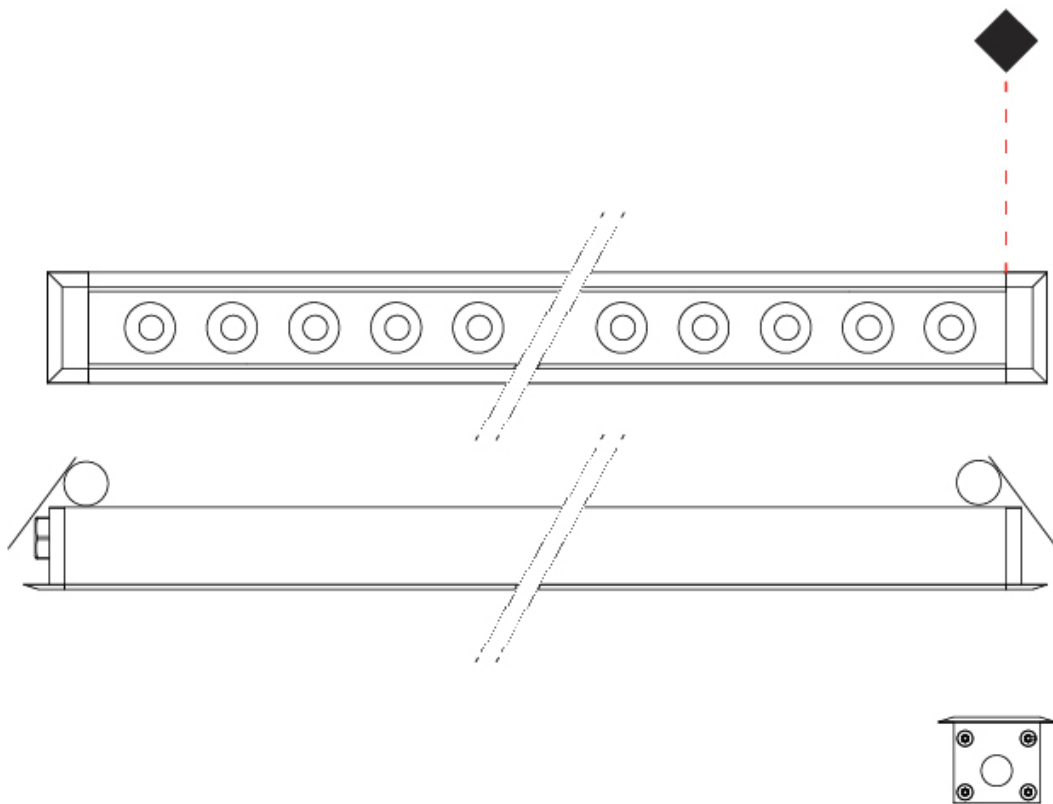

MINI CORNICHE RECESSED

E9Q107-

PROJECT	_____
TYPE	_____
SPECIFIER	_____
QUANTITY	_____
DATE	_____

E