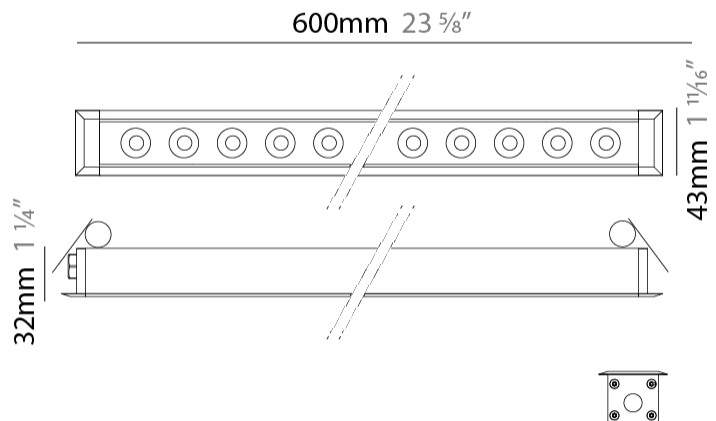

GENERAL

Series: Mini Corniche
Brand: Platek
Division: Exterior
Mounting Type: Recessed
Mounting Location: Ceiling
Subcategory: Downlight

PHYSICAL

Shape: Rectangle
Length (mm): 620
Length (in): 24 ³/₈
Width (mm): 43
Width (in): 1 ⁵/₈
Height (mm): 32
Height (in): 1 ¹/₄
Ceiling Thickness (mm): 2 - 13
Ceiling Thickness (in): 1/16 - 1/2
Light Distribution: Downlight
Weight (kg): 1.3
Weight (lbs): 2.8
Diffuser: Clear tempered glass
Gasket: Gore-Tex valve to prevent condensation
Fixture Finish: BLK / WHI / GRY / COR / ANT / BRZ
Fixture Material: Extruded Aluminum
Cut-out Measurements: 36mm / 1 7/16" x 610mm / 24"

ELECTRICAL

Lamp Type: LED
Total Output Wattage (W): 18.5 / 10.5 (Dif) / 11 (Asy)
Driver Included: No
Driver Location: Remote
Driver Type: Constant Voltage - 120 / 277Vac
Driver Class: Class 2
Input Voltage (V): 120 - 277
Output Voltage (V): 24
Upon Request: (Not included - see components [IP65 or higher enclosure to be supplied by others]) 0-10Vdc dimming / Phase dimming / Non-dimming 120/277Vac

LED

Number of LEDs: 18
Color Temperature (°K): 3000 / 4000
Max. Delivered Lumen (lm): 1500 / 1560
Nominal Lumen (lm): 2520 / 2610
CRI: >80 CRI
Lamp Life (hrs): 60000

OPTICAL

Optic°: 13 / 26 / 40 / ASY / DIF / ELL

RATINGS AND CERTIFICATIONS

Certified By: Certified for North American Standards
IP rating: IP65
IK Rating: IK07
Bug Rating: B2 U1 G0